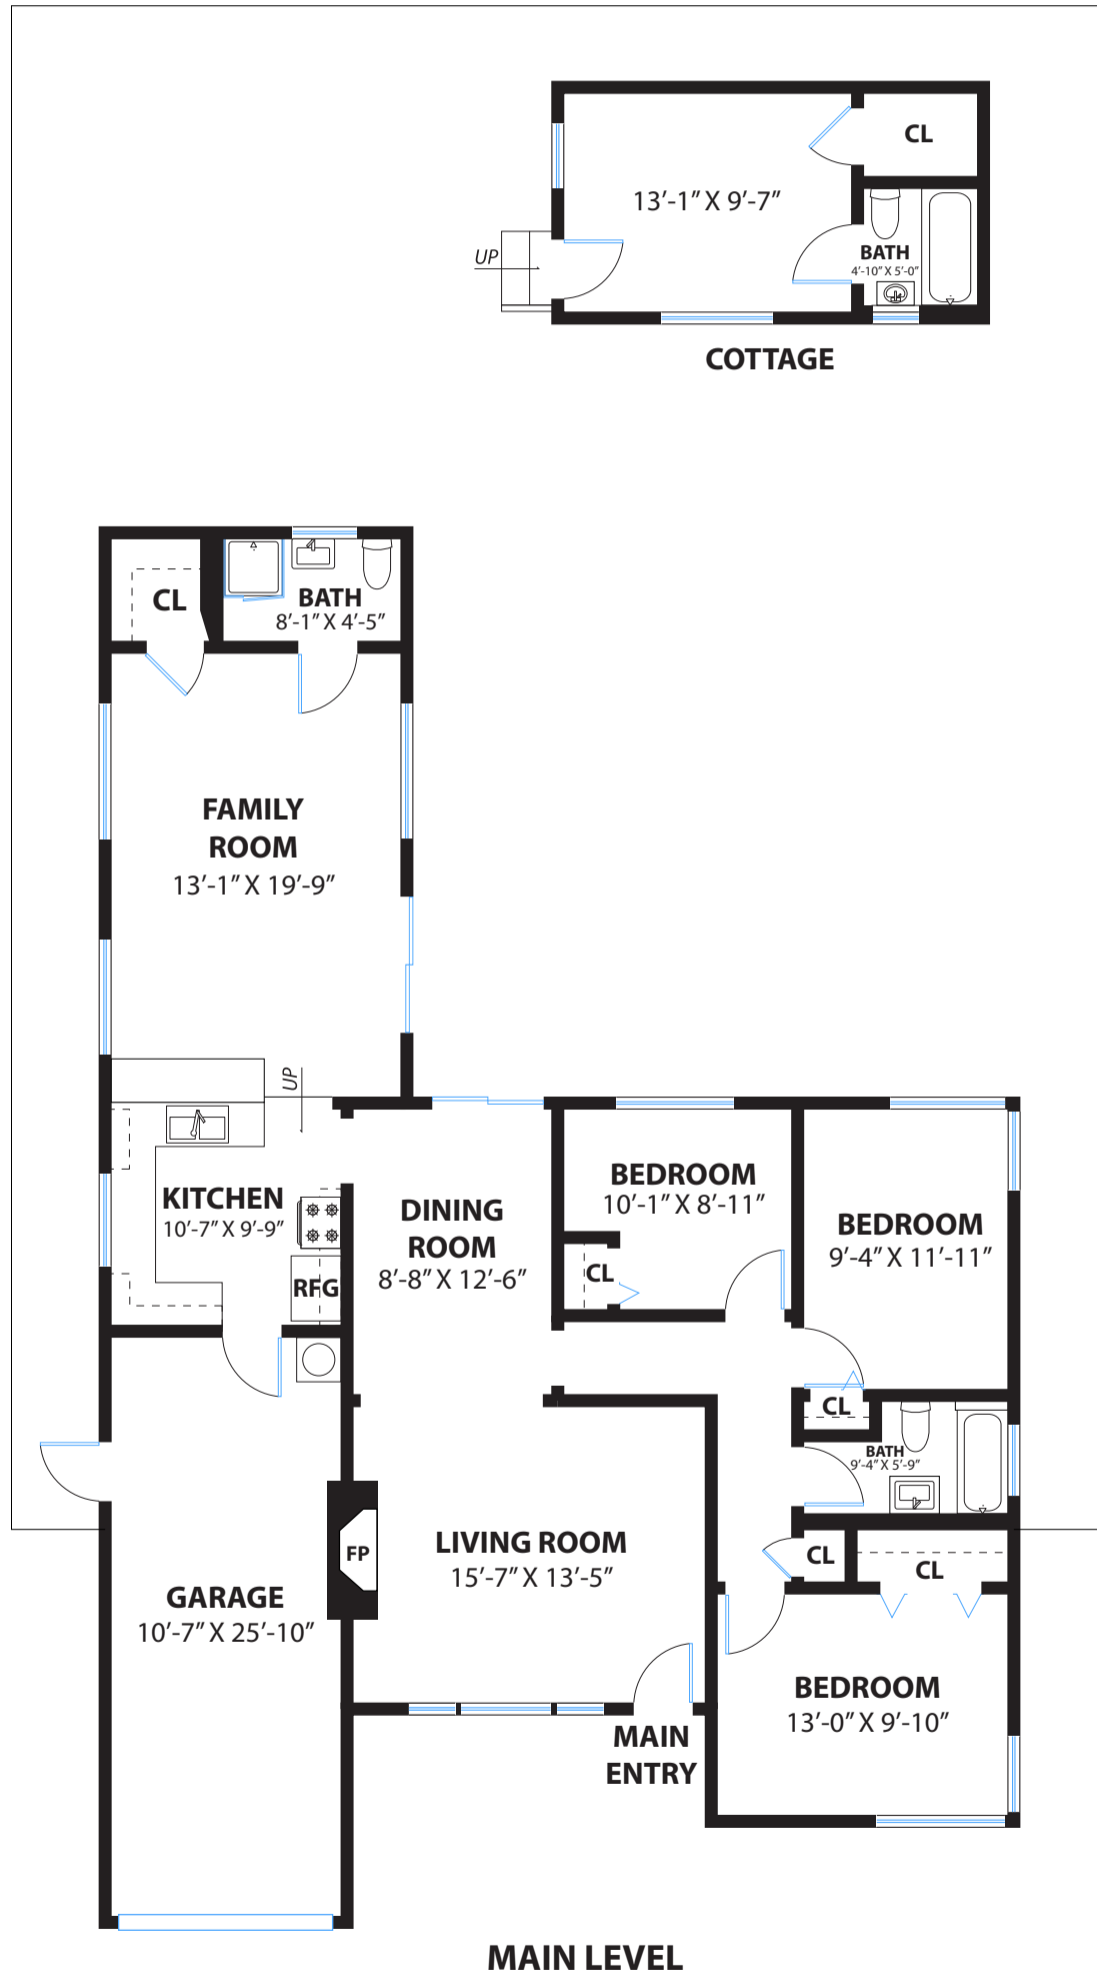

741 FALLON AVENUE

SAN MATEO

DISCLAIMER: RENDERING BY OPEN HOMES PHOTOGRAPHY. ALL MEASUREMENTS ARE APPROXIMATE AND MAY NOT BE EXACT.
DO NOT RELY ON THE ACCURACY OF THIS FLOOR PLAN WHEN DETERMINING THE PRICE OF A PROPERTY OR MAKING DECISIONS
REGARDING BUYING OR SELLING OF PROPERTIES WITHOUT INDEPENDENT VERIFICATION.